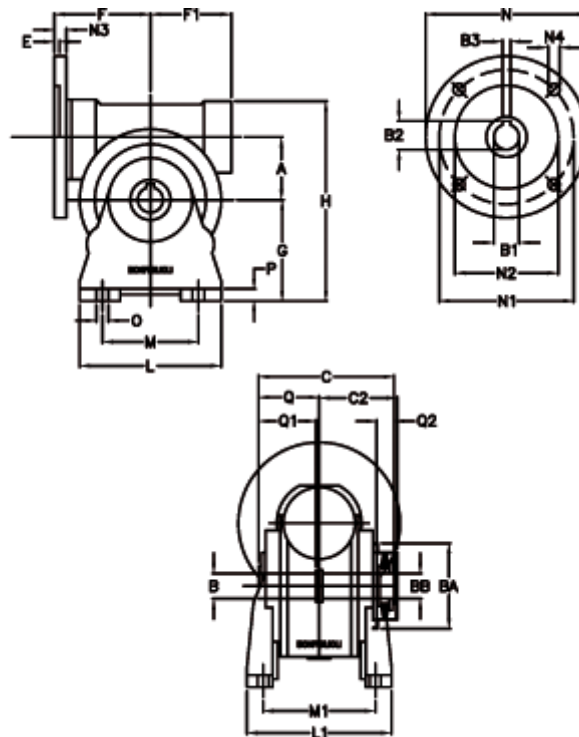

Article number: 390204901023236

Description: Worm Gear with Torque Limiter  
VF 49-L2-A-10 P80B5

## Measures

a = 49.50	C2 = 63,5	L1 = 124.0	O = 8.5
B = 25	Description = VF 49A-xx-80B14	m = 63	P = 12
B1 E7 = 19	E = 3.0	M1 = 98.5	Q = 51.0
B2 = 21.8	F = 70	N = 120	Q1 = 41
B3 H9 = 6	F1 = 63	N1 = 100	Q2 = 15
BA = 63	g = 82	N2 = 80	
BB H7 = 14	H = 162	N3 = 10.0	
C = 105	L = 110	N4 = 7	